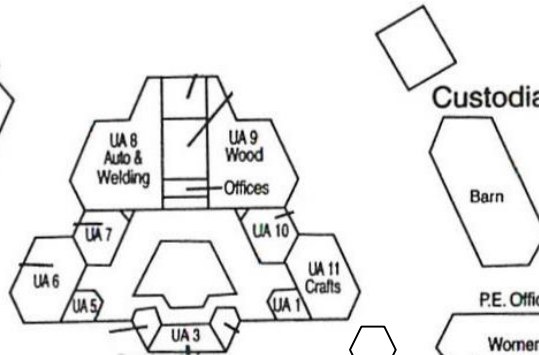

Escolar

Back Parking Lot

FOOD

CHECK-IN

Construction Zone

Front Parking Lot

- Theater - Adv & Heavy Performance
Instrumental Room - Warm-up, Business Lab -Clinic
- Game Gym Perf & Clinic
S 10 Warm-up
- Humanities Large Group- Perf & Clinic
M 9 Warm-up
- Student Center- Perf. & Clinic
M1 Warm-up
- SLG- Performance & Clinic
S 9 Warm-up