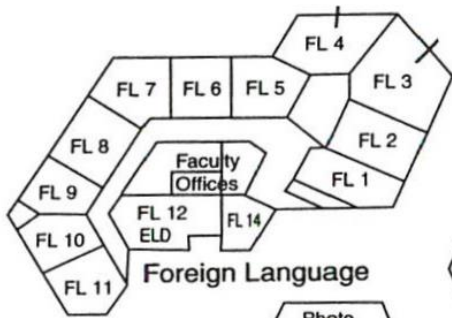

Escolar

Back Parking Lot

FOOD

CHECK-IN

Construction Zone

Front Parking Lot

- Theater - Adv & Heavy Performance
Instrumental Room - Warm-up, Business Lab -Clinic
- Game Gym Perf & Clinic
S 10 Warm-up
- Humanities Large Group- Perf & Clinic
M 9 Warm-up
- Student Center- Perf. & Clinic
M1 Warm-up
- SLG- Performance & Clinic
S 9 Warm-up