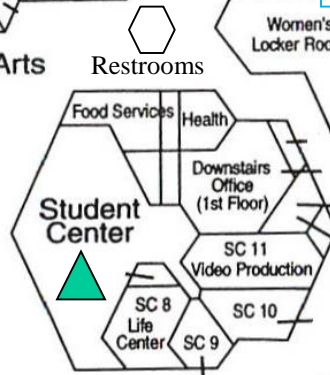

Escolar

Back Parking Lot

FOOD

CHECK-IN

Construction Zone

Front Parking Lot

- Theater - Adv & Heavy Performance
Instrumental Room - Warm-up, Business Lab -Clinic
- Game Gym Perf & Clinic
S 10 Warm-up
- Humanities Large Group- Perf & Clinic
M 9 Warm-up
- Student Center- Perf. & Clinic
M1 Warm-up
- SLG- Performance & Clinic
S 9 Warm-up