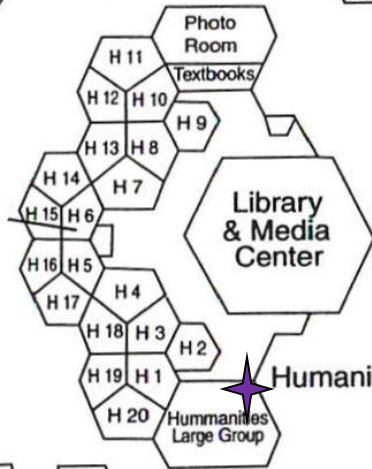

Escolar

Back Parking Lot

FOOD

CHECK-IN

Construction Zone

Front Parking Lot

- Theater - Adv & Heavy Performance
Instrumental Room - Warm-up, Business Lab -Clinic
- Game Gym Perf & Clinic
S 10 Warm-up
- Humanities Large Group- Perf & Clinic
M 9 Warm-up
- Student Center- Perf. & Clinic
M1 Warm-up
- SLG- Performance & Clinic
S 9 Warm-up