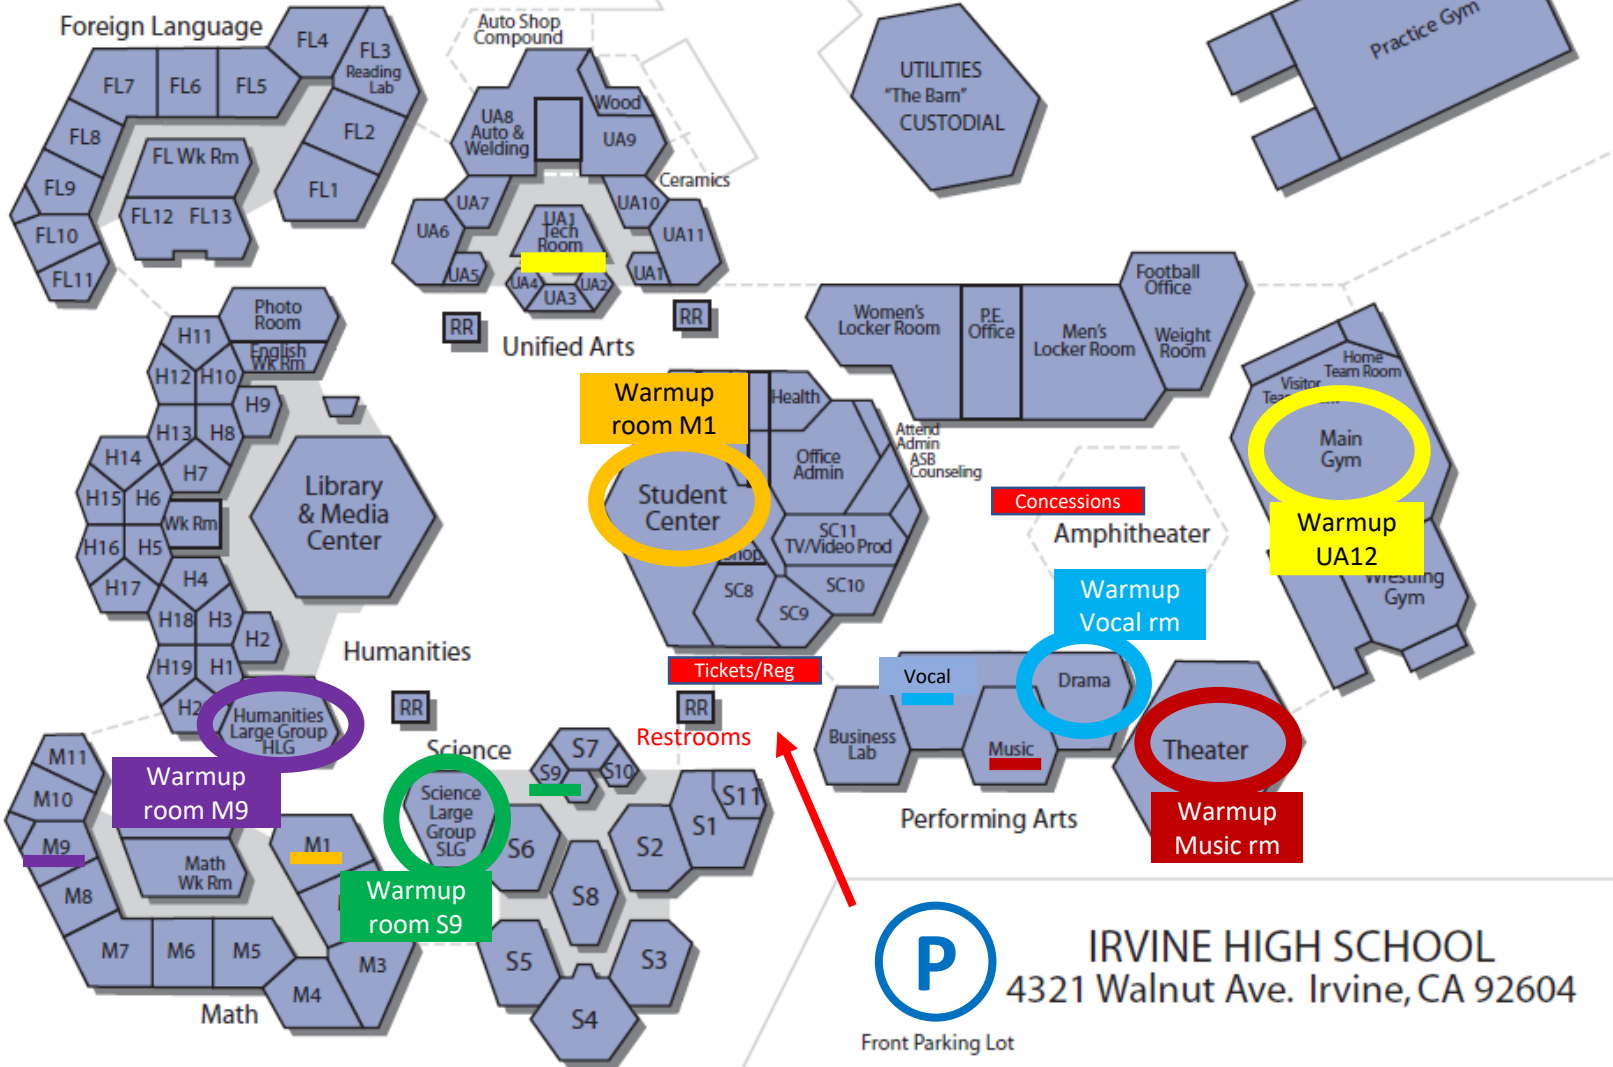

Back Parking Lot

Escolar

Walnut

Front Parking Lot

IRVINE HIGH SCHOOL
4321 Walnut Ave. Irvine, CA 92604

Additional parking at Heritage Park →